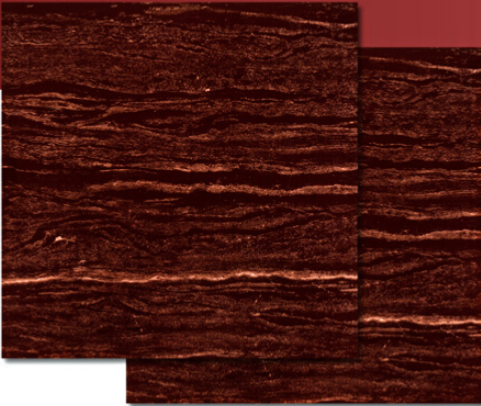

RED VELVET

NEW ARRIVAL
RED VELVET 60X60 MARBLE SERIES

Surface

Polish	V1	Rectified Edge	Thickness 5%

Application

Floor	Wall	Home	Commercial

NEW ARRIVAL

Red Velvet in 60X60 cm, The combination of colors such as the wood looks gives a firm impression of the room