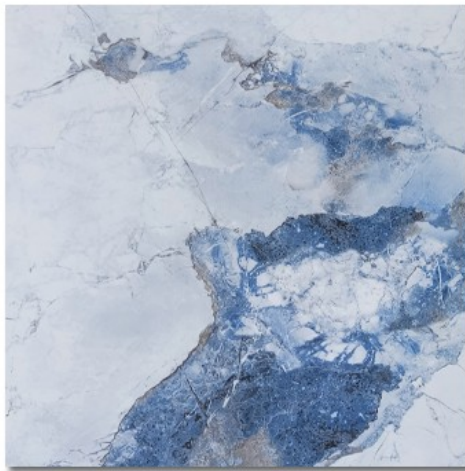

MARCELO

Marcelo
60 x 60

Surface

Application

NEW ARRIVAL

Introducing our latest addition to our tile collection - Marcelo! The Marcelo tiles feature a stunning white base with a gorgeous blue pattern that creates a mesmerizing visual display. These tiles are sure to add a touch of elegance and sophistication to any space. The high-quality materials used