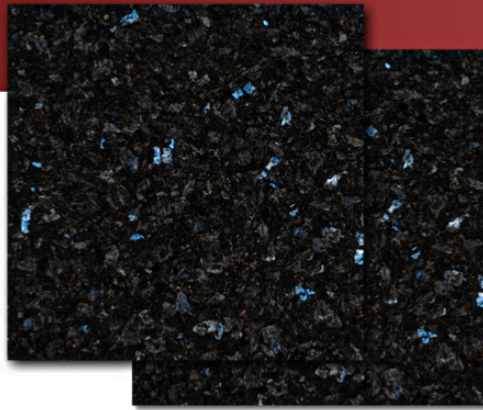

BLUE VELVET

NEW ARRIVAL
BLUE VELVET 60X60 MARBLE SERIES

Surface

Polish

V1

Rectified
Edge

Thickness
5%

Application

Floor

Wall

Home

Commercial

NEW ARRIVAL

Blue Velvet 60x60 cm. These tiles have a black base color with a gray pattern and the addition of a striking blue feature that makes a distinctive impression on blue velvet tiles. This motif will create a characteristic look in a room with a modern concept.