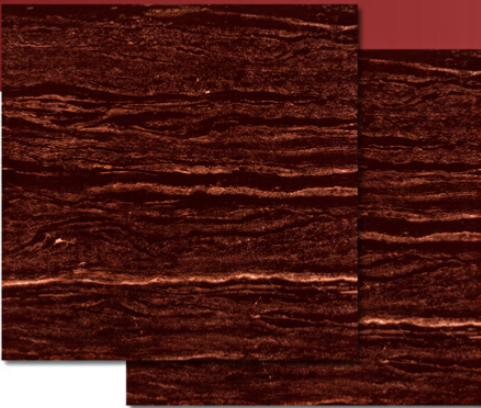

RED VELVET

NEW ARRIVAL
RED VELVET 60X60 MARBLE SERIES

Surface

Polish	V1	Rectified Edge	Thickness 5%

Application

Floor	Wall	Home	Commercial

NEW ARRIVAL

Red Velvet in 60X60 cm, The combination of colors such as the wood looks gives a firm impression of the room