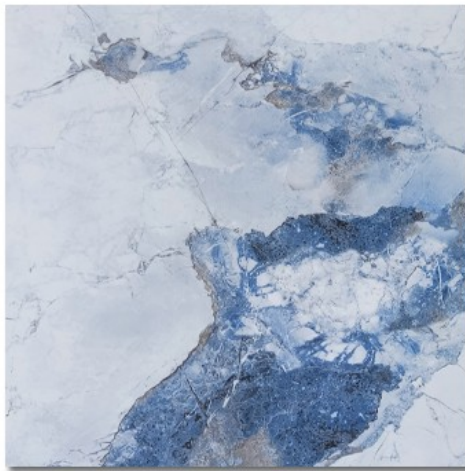

# MARCELO

Marcelo  
60 x 60

## Surface

## Application

NEW ARRIVAL

Introducing our latest addition to our tile collection - Marcelo! The Marcelo tiles feature a stunning white base with a gorgeous blue pattern that creates a mesmerizing visual display. These tiles are sure to add a touch of elegance and sophistication to any space. The high-quality materials used