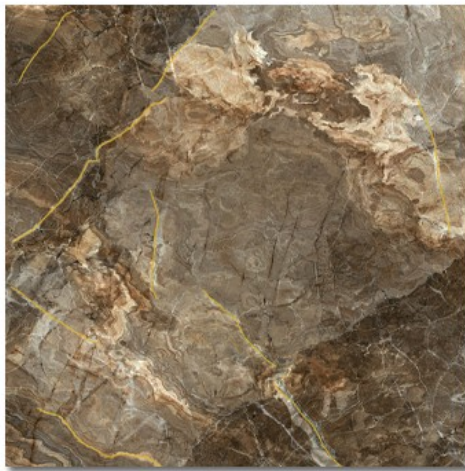

HOKKAIDO

Hokkaido
80 x 80

Surface

Application

NEW ARRIVAL

Introducing the latest addition to our collection - Hokkaido tiles! Inspired by the natural beauty of Japan's northernmost island, Hokkaido tiles bring the tranquility and simplicity of Japanese design into your space.

Crafted with a blend of earthy tones, Hokkaido tiles capture the essence of Japanese minimalism. The smooth surface and matte finish of these tiles evoke a sense of calmness, while their durability ensures they stand the test of time.

Create a serene retreat in your bathroom, add a touch of elegance to your kitchen backsplash, or use Hokkaido tiles to transform any room into a modern and peaceful oasis. With their subtle and sophisticated beauty, Hokkaido tiles are sure to impress. Try them out today and experience the timeless elegance of Japanese design!