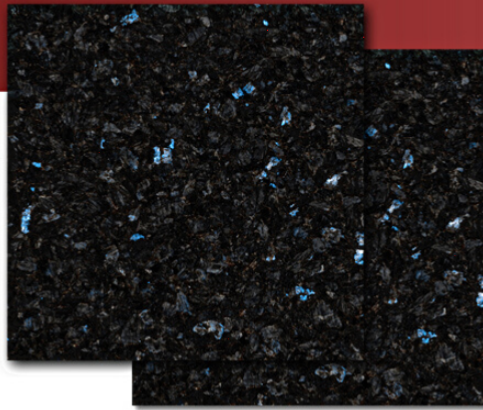

# BLUE VELVET

**NEW ARRIVAL**  
BLUE VELVET 60X60 MARBLE SERIES

## Surface

Polish

V1

Rectified  
Edge

Thickness  
5%

## NEW ARRIVAL

Blue Velvet 60x60 cm. These tiles have a black base color with a gray pattern and the addition of a striking blue feature that makes a distinctive impression on blue velvet tiles. This motif will create a characteristic look in a room with a modern concept.